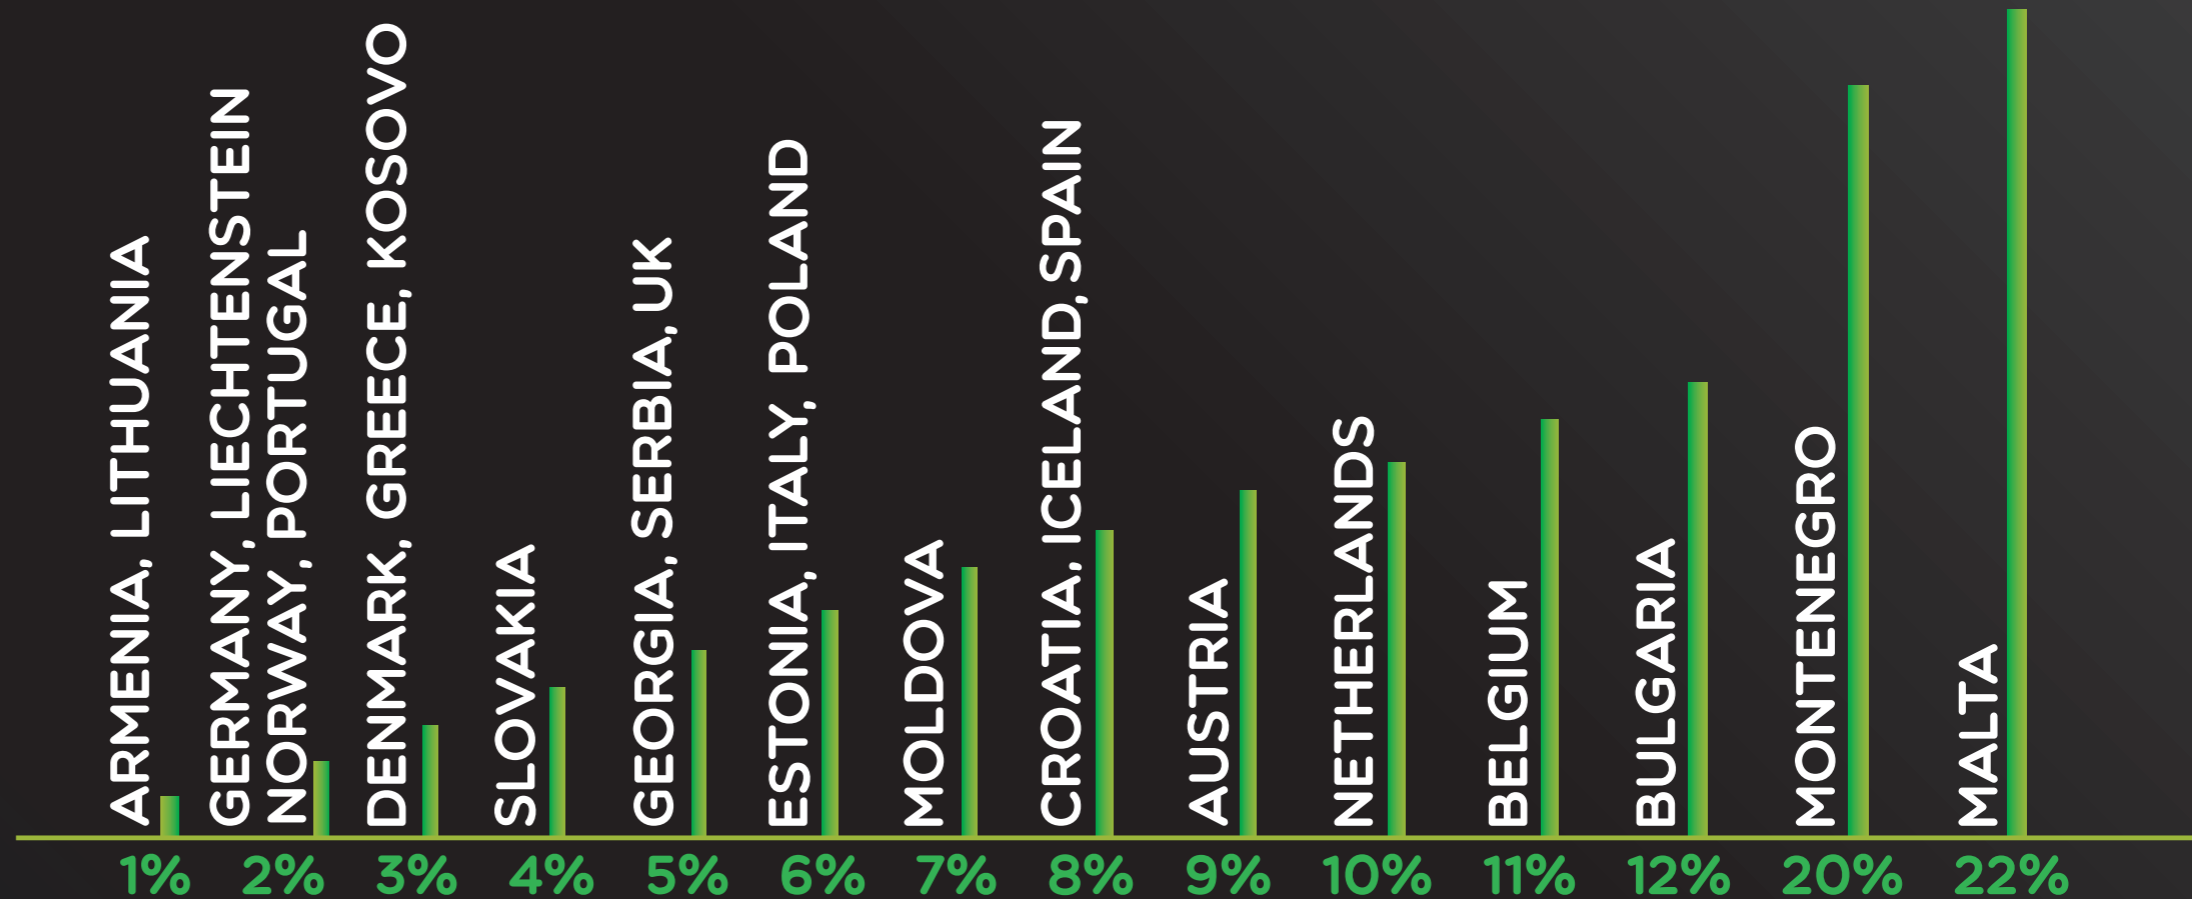

# COUNTRY SCORE CHANGES ACCORDING TO ILGA-EUROPE RAINBOW EUROPE MAP BETWEEN MAY 2013 AND MAY 2014

**COUNTRIES WHICH SCORE WENT UP**

**COUNTRIES WHICH SCORE REMAIN THE SAME**

ALBANIA, ANDORRA, BELARUS, BOSNIA&HERZEGOVINA, CYPRUS, CZECH REPUBLIC, FRANCE, LATVIA, LUXEMBOURG, FYR MACEDONIA, MONACO, SAN MARINO, SLOVENIA, SWEDEN, SWITZERLAND, TURKEY, UKRAINE

**COUNTRIES WHICH SCORE WENT DOWN**